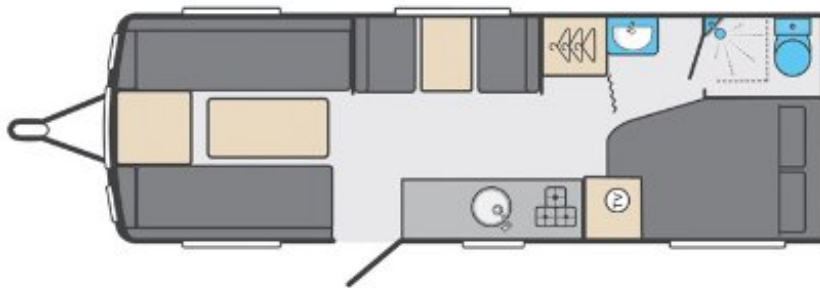

2020 Sprite Quattro FB

£21,495

**Length:** 7980mm  
**Width:** 2250mm  
**Internal Length:** 6270mm  
**Internal Width:** 2250mm  
**Unladen Weight:** 1405kg  
**Laden Weight:** 1630kg

**Halleys Burnhouse Caravans**

Due in...2022 Sprite Quattro FB touring caravan. Hugely popular, 6-berth family caravan with a laden weight of just over 1600kg. Fixed bed, with a side dinette opposite a large kitchen area and parallel seating front lounge area. Being a 2020 model, this looks very much like the brand new 2022 models and has the latest Swift SMART timberless construction with GRP sidewalls, hail resistant roof and more. Panoramic Sunroof along with alloy wheels, provision for a Thule cycle rack, Swift Command system for remote operation of features in the caravan. Please contact our sales team for more information or to arrange a viewing.