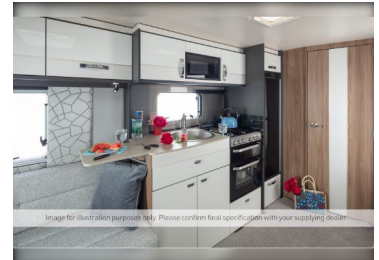

2022 Swift Conqueror 565

£32,295

Length: 7540mm
Width: 2280mm
Internal Length: 5930mm
Internal Width: 2280mm
Unladen Weight: 1545kg
Laden Weight: 1701kg

Halleys Burnhouse Caravans

Lochlibo Road
Burnhouse
Beith
North Ayrshire, KA15 1LF

15" ALLOYS	EXTERNAL GAS BBQ POINT
PANORAMIC SUNROOF	IPOD CONNECTIVITY
FIXED BED	HAND BASIN
CASSETTE TOILET	SHOWER
WARDROBE	3-WAY FRIDGE
4-BURNER HOB	EXTRACTOR
FRIDGE FREEZER	GRILL
OVEN	MICROWAVE
SINK/DRAINER	SIDE KITCHEN
WINE CABINET	REVERSING CAMERA
REMOTE CENTRAL LOCKING	AUXILIARY INPUT SOCKET
DIGITAL RADIO	RADIO
TV DIRECTIONAL AERIAL	

****NEW FOR 2022!**** ****AVAILABLE TO PRE-ORDER!**** 2022 Swift Conqueror 565 touring caravan. The return of the Conqueror range for 2022 is shown here in the twin-fixed single bed layout, rear washroom, parallel front lounge layout, which has proven popular over the years. Conqueror promises a luxury level of specification and style, with ALDE heating, onboard fresh water tank, Fenix worktops and Built with SMART 3 technology, Conqueror boasts a revolutionary composite floor with dual density foam core that's made from recycled plastic bottles. This innovation enables completely timberless construction and a lifetime water ingress warranty for added peace of mind. Please contact