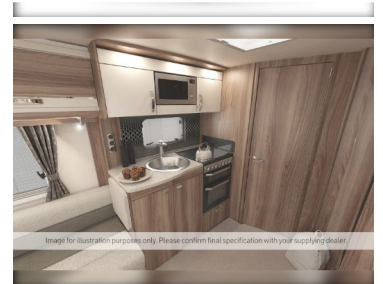

2022 Swift Challenger X 860

£29,595

Length: 7540mm
Width: 2450mm
Internal Length: 5830mm
Internal Width: 2450mm
Laden Weight: 1660kg

Halleys Burnhouse Caravans

Lochlibo Road
Burnhouse
Beith
North Ayrshire, KA15 1LF

15" ALLOYS	EXTERNAL GAS BBQ POINT
PANORAMIC SUNROOF	IPOD CONNECTIVITY
CASSETTE TOILET	DOUBLE BED
END BEDROOM	FIXED BED
HAND BASIN	ISLAND BED
SHOWER	WARDROBE
3-WAY FRIDGE	4-BURNER HOB
FRIDGE FREEZER	GRILL
MICROWAVE	OVEN
SIDE KITCHEN	ALARM
AUXILIARY INPUT SOCKET	TV DIRECTIONAL AERIAL
DIGITAL RADIO	RADIO

NEW FOR 2022! ****AVAILABLE TO PRE-ORDER!**** 2022 Swift Challenger X 860 touring caravan. Popular, single-axle, 4-berth tourer with a central washroom, island bed in the rear bedroom layout in an 8-foot wide tourer body. This new layout has an L-shaped lounge with a TV/entertainment area to the nearside along with all the Challenger specification you would expect including a dual fuel hob for the Thetford cooker, ALDE heating system, remote alarm, exterior BBQ and 230v points and a Truma roof mounted 80w solar panel. SMART construction techniques give a timberless structural design bolstered by resilient GRP sidewalls, hail resistant roof and a outer skin for the floor all giving added durability from the elements. Pre-order now to reserve your new

Call:01560 484859 | www.halleycaravans.co.uk