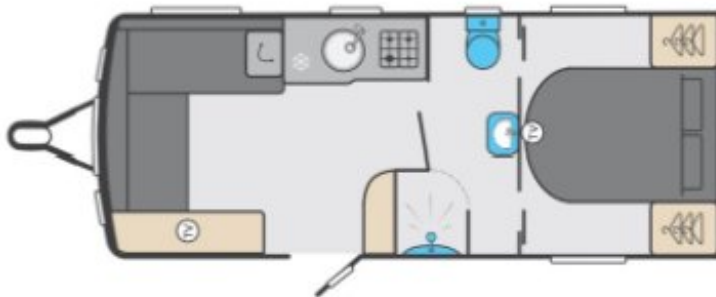

2022 Swift Challenger X 860

£29,595

Length: 7540mm
Width: 2450mm
Internal Length: 5830mm
Internal Width: 2450mm
Laden Weight: 1660kg

Halleys Burnhouse Caravans

Lochlibo Road
Burnhouse
Beith
North Ayrshire, KA15 1LF

15" ALLOYS	EXTERNAL GAS BBQ POINT
PANORAMIC SUNROOF	IPOD CONNECTIVITY
CASSETTE TOILET	DOUBLE BED
END BEDROOM	FIXED BED
HAND BASIN	ISLAND BED
SHOWER	WARDROBE
3-WAY FRIDGE	4-BURNER HOB
FRIDGE FREEZER	GRILL
MICROWAVE	OVEN
SIDE KITCHEN	ALARM
AUXILIARY INPUT SOCKET	TV DIRECTIONAL AERIAL
DIGITAL RADIO	RADIO

NEW FOR 2022! ****AVAILABLE TO PRE-ORDER!**** 2022 Swift Challenger X 860 touring caravan. Popular, single-axle, 4-berth tourer with a central washroom, island bed in the rear bedroom layout in an 8-foot wide tourer body. This new layout has an L-shaped lounge with a TV/entertainment area to the nearside along with all the Challenger specification you would expect including a dual fuel hob for the Thetford cooker, ALDE heating system, remote alarm, exterior BBQ and 230v points and a Truma roof mounted 80w solar panel. SMART construction techniques give a timberless structural design bolstered by resilient GRP sidewalls, hail resistant roof and a outer skin for the floor all giving added durability from the elements. Pre-order now to reserve your new

Call:01560 484859 | www.halleycaravans.co.uk