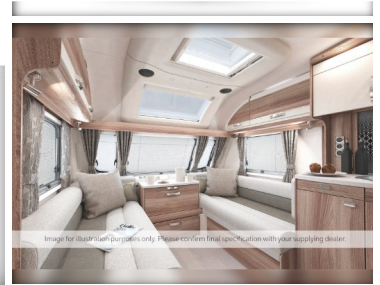

2022 Swift Challenger X 835

£31,595

Length: 7980mm
Width: 2450mm
Internal Length: 6270mm
Internal Width: 2450mm
Unladen Weight: 1643kg
Laden Weight: 1803kg

Halleys Burnhouse Caravans

Lochlibo Road
Burnhouse
Beith
North Ayrshire, KA15 1LF

14" ALLOYS	EXTERNAL GAS BBQ POINT
PANORAMIC SUNROOF	IPOD CONNECTIVITY
CASSETTE TOILET	DOUBLE BED
END BEDROOM	FIXED BED
HAND BASIN	ISLAND BED
SHOWER	WARDROBE
3-WAY FRIDGE	4-BURNER HOB
FRIDGE FREEZER	GRILL
MICROWAVE	OVEN
SIDE KITCHEN	ALARM
AUXILIARY INPUT SOCKET	TV DIRECTIONAL AERIAL
DIGITAL RADIO	RADIO

AVAILABLE TO PRE-ORDER! 2022 Swift Challenger X 835 touring caravan. Popular, twin-axle, 4-berth tourer with a central washroom, transverse island bed in the rear bedroom layout in an 8-foot wide tourer body. Parallel seating lounge with all the Challenger specification you would expect including a dual fuel hob for the Thetford cooker, ALDE heating system, remote alarm, exterior BBQ and 230v points and a Truma roof mounted 80w solar panel. SMART construction techniques give a timberless structural design bolstered by resilient GRP sidewalls, hail resistant roof and a outer skin for the floor all giving added durability from the elements. Pre-order now to reserve your new caravan! Please contact our sales team for more information