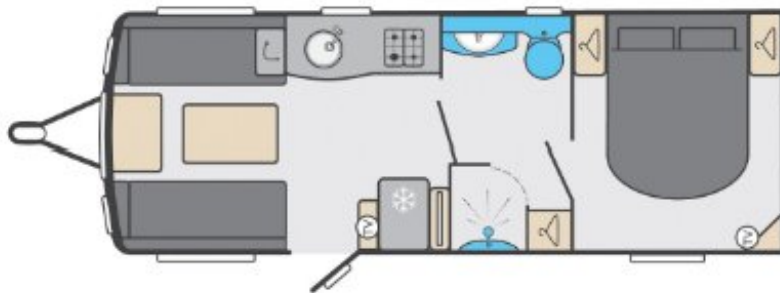

2022 Swift Challenger X 835

£31,595

Length: 7980mm
Width: 2450mm
Internal Length: 6270mm
Internal Width: 2450mm
Unladen Weight: 1643kg
Laden Weight: 1803kg

Halleys Burnhouse Caravans

Lochlibo Road
Burnhouse
Beith
North Ayrshire, KA15 1LF

14" ALLOYS	EXTERNAL GAS BBQ POINT
PANORAMIC SUNROOF	IPOD CONNECTIVITY
CASSETTE TOILET	DOUBLE BED
END BEDROOM	FIXED BED
HAND BASIN	ISLAND BED
SHOWER	WARDROBE
3-WAY FRIDGE	4-BURNER HOB
FRIDGE FREEZER	GRILL
MICROWAVE	OVEN
SIDE KITCHEN	ALARM
AUXILIARY INPUT SOCKET	TV DIRECTIONAL AERIAL
DIGITAL RADIO	RADIO

AVAILABLE TO PRE-ORDER! 2022 Swift Challenger X 835 touring caravan. Popular, twin-axle, 4-berth tourer with a central washroom, transverse island bed in the rear bedroom layout in an 8-foot wide tourer body. Parallel seating lounge with all the Challenger specification you would expect including a dual fuel hob for the Thetford cooker, ALDE heating system, remote alarm, exterior BBQ and 230v points and a Truma roof mounted 80w solar panel. SMART construction techniques give a timberless structural design bolstered by resilient GRP sidewalls, hail resistant roof and a outer skin for the floor all giving added durability from the elements. Pre-order now to reserve your new caravan! Please contact our sales team for more information