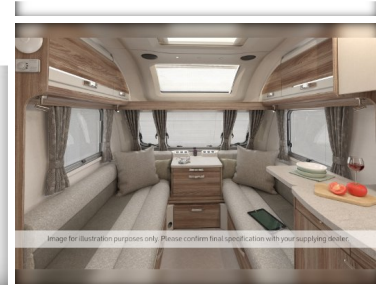

2022 Swift Challenger 560

£27,495

Length: 7540mm
Width: 2230mm
Internal Length: 5830mm
Internal Width: 2230mm
Unladen Weight: 1394kg
Laden Weight: 1550kg

Halleys Burnhouse Caravans

Lochlibo Road
Burnhouse
Beith
North Ayrshire, KA15 1LF

14" ALLOYS	EXTERNAL GAS BBQ POINT
PANORAMIC SUNROOF	IPOD CONNECTIVITY
CASSETTE TOILET	DOUBLE BED
FIXED BED	HAND BASIN
ISLAND BED	SHOWER
WARDROBE	3-WAY FRIDGE
4-BURNER HOB	FRIDGE FREEZER
GRILL	OVEN
MICROWAVE	SIDE KITCHEN
ALARM	AUXILIARY INPUT SOCKET
DIGITAL RADIO	RADIO
TV DIRECTIONAL AERIAL	

AVAILABLE TO PRE-ORDER! 2022 Swift Challenger 560 touring caravan. Hugely popular 4-berth tourer with a central washroom, rear bedroom layout. Parallel seating lounge with all the Challenger specification you would expect including a dual fuel hob for the Thetford cooker, ALDE heating system, remote alarm, exterior BBQ and 230v points and a Truma roof mounted 80w solar panel. SMART construction techniques give a timberless structural design bolstered by resilient GRP sidewalls, hail resistant roof and an outer skin for the floor all giving added durability from the elements. Pre-order now to reserve your new caravan! Please contact our sales team for more information or to arrange a viewing.