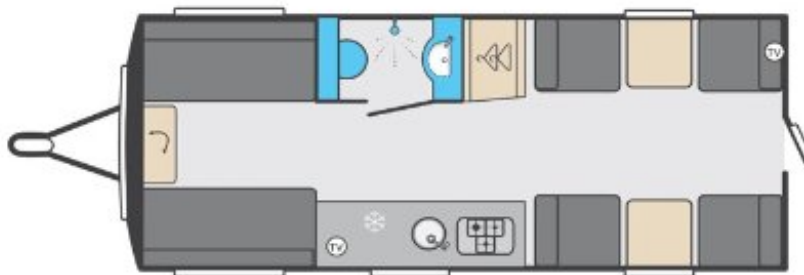

2022 Swift Basecamp 6

£24,995

Length: 6570mm
Width: 2280mm
Internal Width: 2280mm
Laden Weight: 1366kg

Halleys Burnhouse Caravans

Lochlibo Road
Burnhouse
Beith
North Ayrshire, KA15 1LF

- 14" ALLOYS
- EXTERNAL GAS BBQ POINT
- BUNK BEDS
- CASSETTE TOILET
- HAND BASIN
- SHOWER
- WARDROBE
- 3-BURNER HOB
- 3-WAY FRIDGE
- FRIDGE FREEZER
- GRILL
- OVEN
- SIDE KITCHEN
- TV DIRECTIONAL AERIAL

NEW FOR 2022! ****AVAILABLE TO PRE-ORDER!**** 2022 Swift Basecamp 6 touring caravan. Massively popular range of tourers grows to include a family version in the Basecamp 6! Sub-1400kg laden weight tourer with unique styling inside and out, this tourer has a dinette areas at the rear which convert into bunk beds offering adventure caravanning for all the family! Specified as standard for the great outdoors with 100w solar panel, exterior shower, BBQ and 230v points and a go-anywhere rugged look! Available to pre-order now for delivery in 2022! New for 2022 includes an updated Dometic Fridge/Freezer and multiple USB outlets

Call:01560 484859 | www.halleycaravans.co.uk