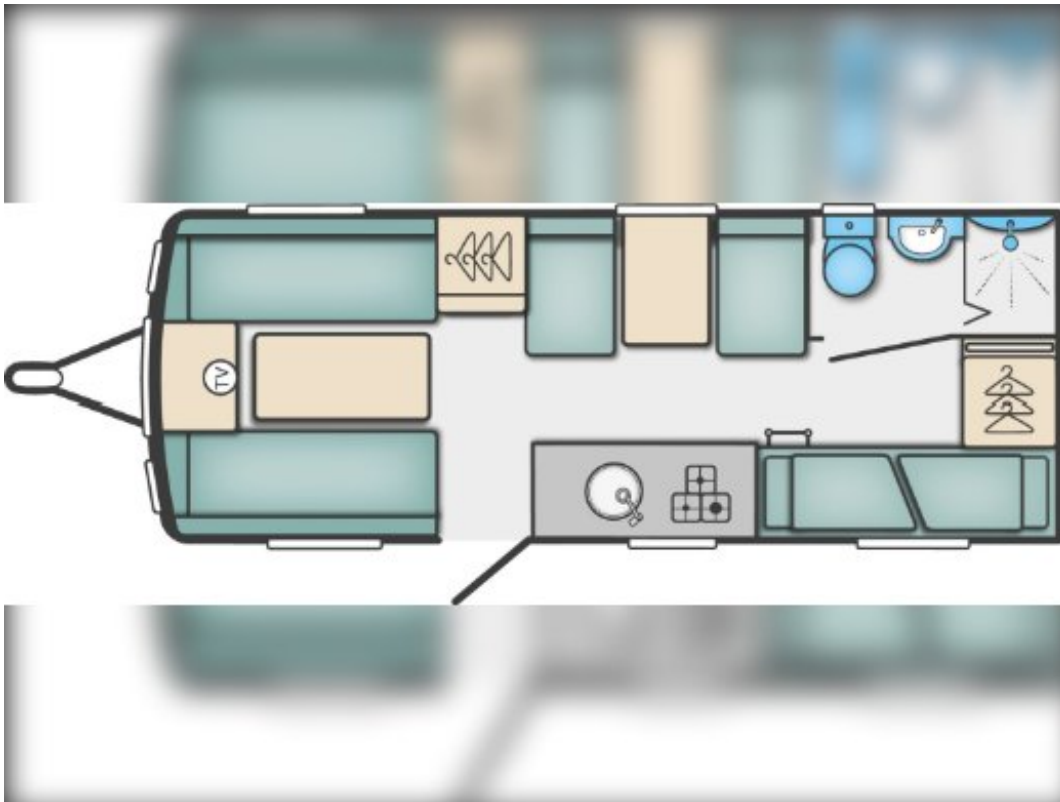

2018 Sprite Major 6

SOLD

Length: 7310mm
Width: 2250mm
Internal Length: 5600mm
Internal Width: 2250mm
Unladen Weight: 1294kg
Laden Weight: 1468kg

Halleys Burnhouse Caravans

Lochlibo Road
 Burnhouse
 Beith
 North Ayrshire, KA15 1LF

14" ALLOYS	PANORAMIC SUNROOF
BUNK BEDS	HAND BASIN
REAR WASHROOM	WARDROBE
CASSETTE TOILET	SHOWER
3-BURNER HOB	GRILL
MICROWAVE	SIDE KITCHEN
3-WAY FRIDGE	FRIDGE FREEZER
OVEN	SINK/DRAINER
RADIO/CD	TV DIRECTIONAL AERIAL
AUXILIARY INPUT SOCKET	

****RESERVED - DEPOSIT TAKEN!**** Due in...Sprite Major 6 touring caravan. Brilliant, versatile, light-weight family tourer with rear washroom opposite fixed bunk beds and a spacious wardrobe in-between. Ahead of this, a side dinette and large kitchen area and to the front, a second wardrobe and parallel seating offer varying options for sleeping and dining arrangements. Being a 2018 model, this offers the current Sprite bodyshell design along with GRP sides, SMART construction and Swift's Command system for controlling many aspects in the caravan remotely. Please contact our sales team for more information or to arrange a viewing.