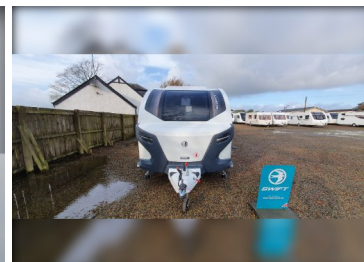

**2021 Swift Basecamp 4**

**£21,245**

**Length:** 5590mm  
**Width:** 2280mm  
**Internal Length:** 3910mm  
**Internal Width:** 2280mm  
**Unladen Weight:** 1050kg  
**Laden Weight:** 1186kg

**Halleys Burnhouse Caravans**

BRAND NEW DEMONSTRATOR AVAILABLE TO VIEW! 2021 Swift Basecamp 4 touring caravan. Massively popular, sub-1200kg laden weight tourer with unique styling inside and out! Specified as standard for the great outdoors with 100w solar panel, exterior shower, BBQ and 230v points and a go-anywhere rugged look! Available to pre-order now for delivery in 2021! Enjoy the Swiftcation with Swift Command and it's remote features allowing control and monitoring of your caravan from a distance! SMART construction techniques give a timberless structural design bolstered by resilient GRP sidewalls, hail resistant roof and a outer skin for the floor all giving added durability from the elements. Pre-order now to reserve your new caravan! Please contact our sales team for more information or to arrange a viewing.