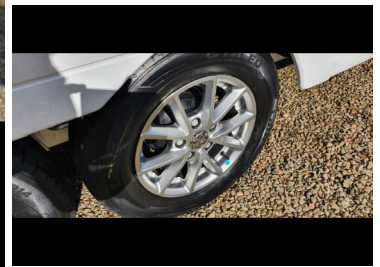

2021 Sprite Super Sprite Quattro FB

£24,540

Length: 7980mm
Width: 2460mm
Internal Length: 6270mm
Internal Width: 2460mm
Unladen Weight: 1524kg
Laden Weight: 1704kg

Halleys Burnhouse Caravans
Burnhouse
Beith
North Ayrshire, KA15 1LF

BRAND NEW DEMONSTRATOR AVAILABLE TO VIEW! 2021 Sprite Super Quattro FB touring caravan. Hugely popular 8ft wide, twin-axle family tourer now in stock and available to pre-order for delivery in 2021! Spacious, 6-berth layout with fixed rear bed next to a practical washroom and large living area with plenty of storage. Enjoy the Swiftcation with Swift Command and it's remote features allowing control and monitoring of your caravan from a distance! SMART construction techniques give a timberless structural design bolstered by resilient GRP sidewalls, hail resistant roof and a outer skin for the floor all giving added